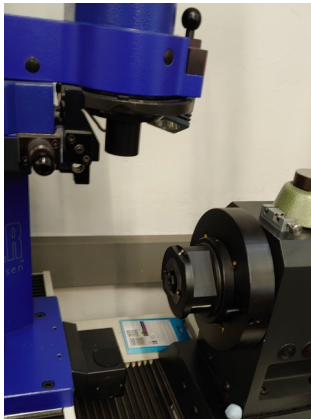

## ZOLLER HYPERION 250

**Kind :** Tool presetter  
**Brand :** ZOLLER  
**Model :** HYPERION 250  
**Year :** 2007  
**Serial Nr:** 00092  
**Stock Nr :** 10341P

### TECHNICAL DETAILS

- measuring range Z : 250 [mm]
- measuring range X : 300 [mm]
- swiveling diameter : 240 [mm]
- max. tool weight : 20 [kg]