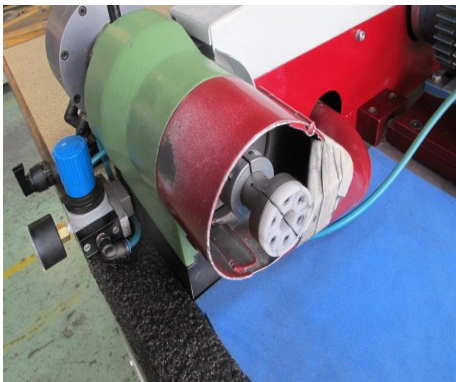

## GENEX Satineuse

**Kind :** Various machines  
**Brand :** GENEX  
**Model :** Satineuse  
**Stock Nr :** P1557

### TECHNICAL DETAILS

Same as on photos